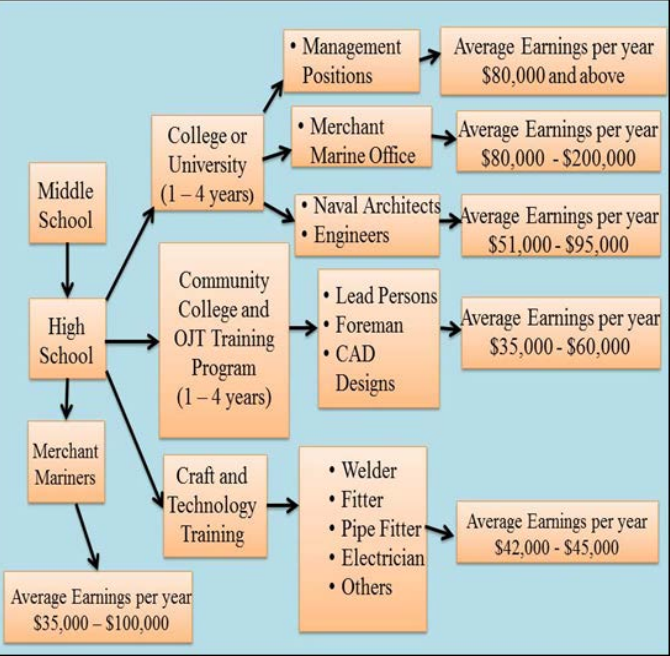

Norfolk, VA • 8:00 a.m. - 3:00 p.m.

For On-Line Registration go to www.sbrcd.org

COME, VISIT US AND EXPLORE THE WORLD OF SHIPBUILDING AND SHIPPING

Career Opportunities Available Due to Aging Workforce

- Salaries \$35,000 - \$95,000 per year
- Advanced Technology
- Challenging jobs and work environment

Career Paths for Shipbuilding, Repair and Maritime Industry

Explore Career Paths in Shipping Industry

Industry Contacts:
 Alan Walker - alan.l.walker@baesystems.com (757) 494-4688
 Caroline Sturgeon - stargazer7176@msn.com (757) 464-6008
 Valerie Fulwood - Valerie.Fulwood@navy.mil (757)396-3814
 Allan Melton - Allan.Melton@hii-nns.com (757) 688-9405

What to look for at the Career Day Event

- Career information on the shipbuilding, repair and maritime industry
- Hands-on activities related to shipbuilding and repair
- Interact with industry professionals
- Information of Educational Programs
- Shipyard Tours
- Simulate shipbuilding and repair activities